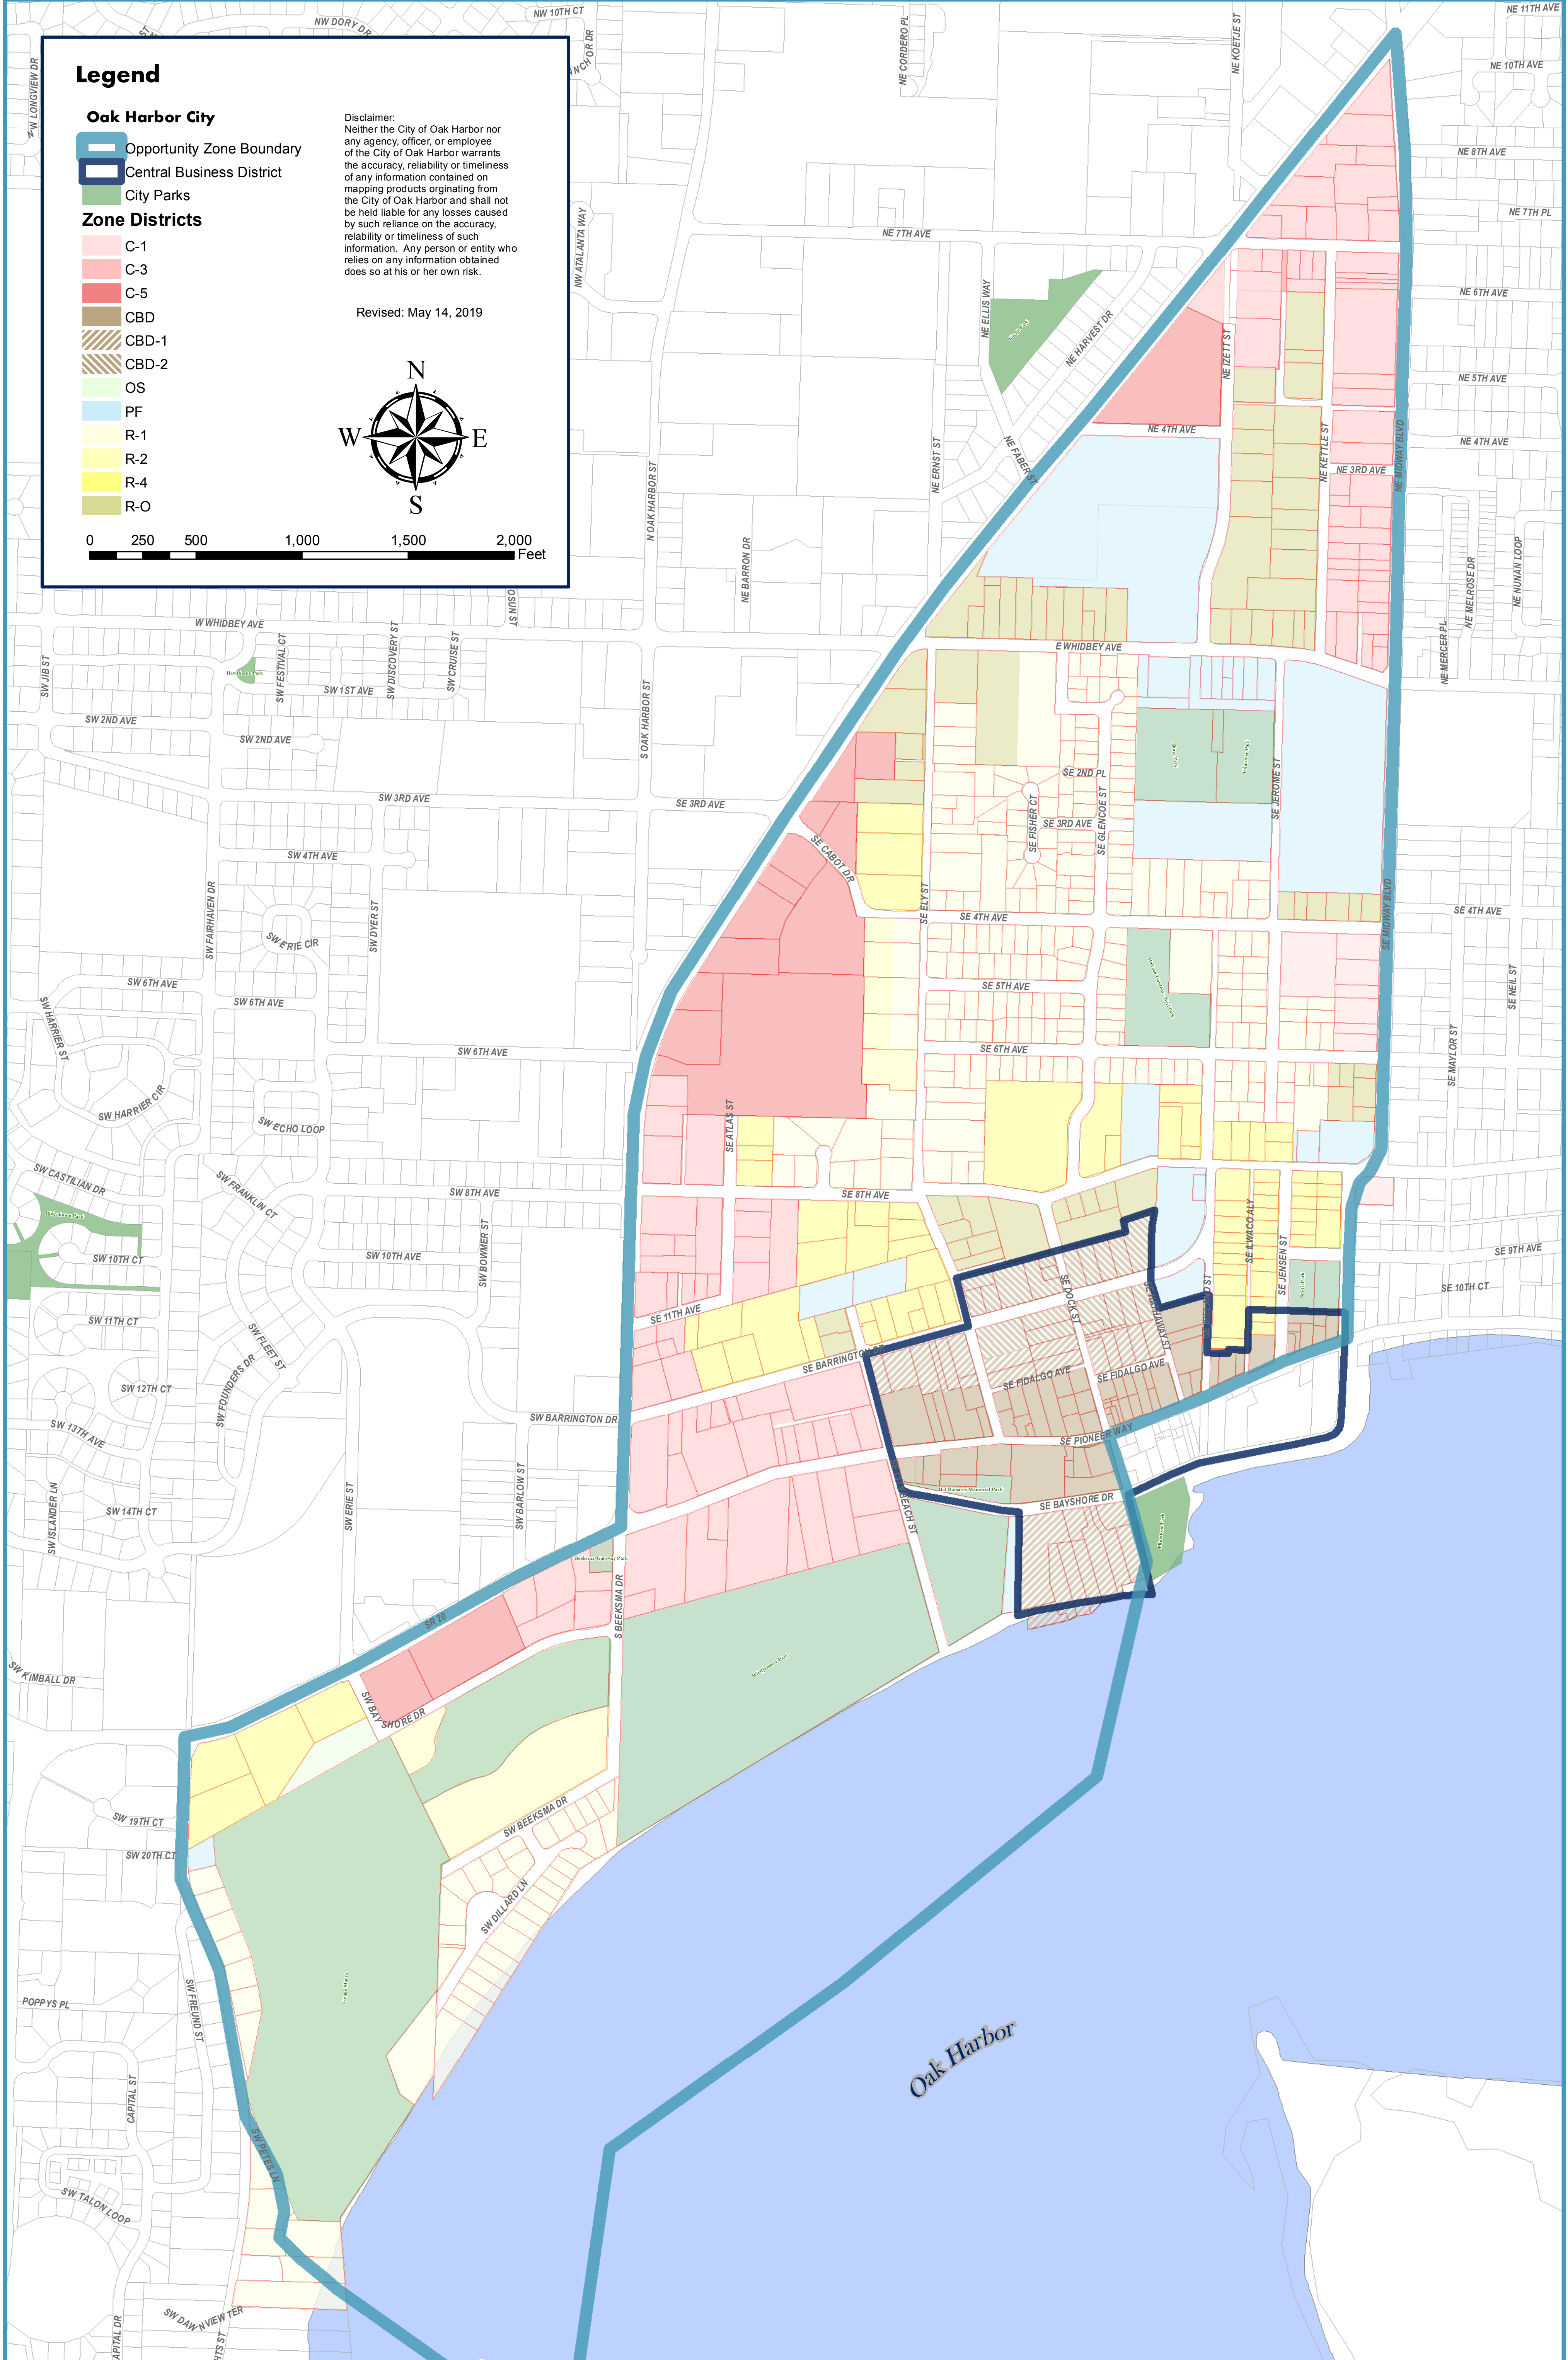

Legend

Oak Harbor City

- Opportunity Zone Boundary
- Central Business District
- City Parks

Zone Districts

- C-1
- C-3
- C-5
- CBD
- CBD-1
- CBD-2
- OS
- PF
- R-1
- R-2
- R-4
- R-O

Revised: May 14, 2019

0 250 500 1,000 1,500 2,000 Feet

Opportunity Zone